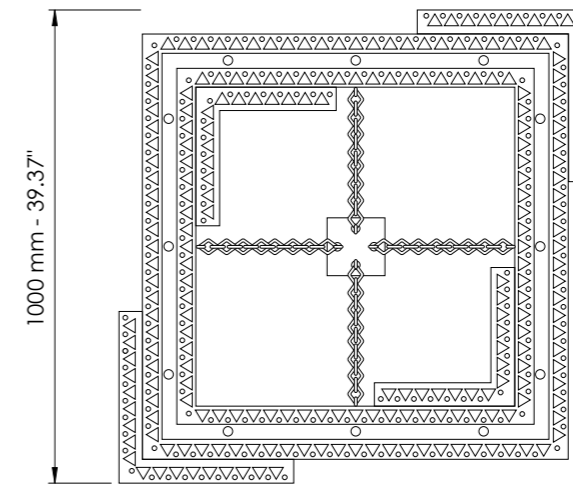

L cm 100x100 / H cm 71,5-73
W 39.37x39.37 in / H 28.14-28.74 in

32 x G9
LED bulbs

Dettagli a pag.74-75 / Details on page 74-75

Cristallo al piombo trasparente /
Transparent lead crystal

Decoro Tondino diamantato /
Decor diamond rod

L cm 19 / H cm 36 / SP cm 10,5
W 7.48 in / H 14.17 in / SP 4.15 in

 2 x G9
LED bulbs

Dettagli a pag.75 / Details on page 75

Cristallo al piombo trasparente /
Transparent lead crystal

Decoro Tondino diamantato /
Decor diamond rod

Art. 7100/S1/160

Art. 7100/S1/140

Art. 7100/S1/180

Art. 7150/70

Art. 7150/100

Art. 7150/85

Art. 7100/APP1 DX

Art. 7100/APP2