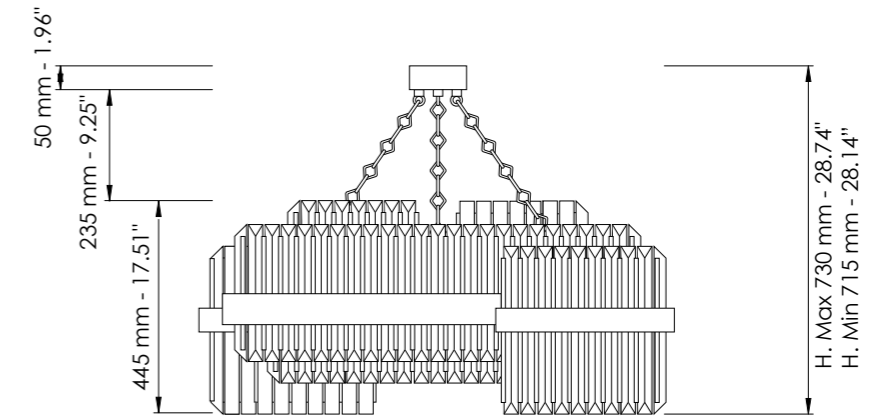

L cm 19 / H cm 36 / SP cm 10,5
W 7.48 in / H 14.17 in / SP 4.15 in

 2 x G9
LED bulbs

Dettagli a pag.75 / Details on page 75

Cristallo al piombo trasparente /
Transparent lead crystal

Decoro Tondino diamantato /
Decor diamond rod

Art. 7100/S1/160

Art. 7100/S1/140

Art. 7100/S1/180

Art. 7150/70

Art. 7150/100

Art. 7150/85

Art. 7100/APP1 DX

Art. 7100/APP2