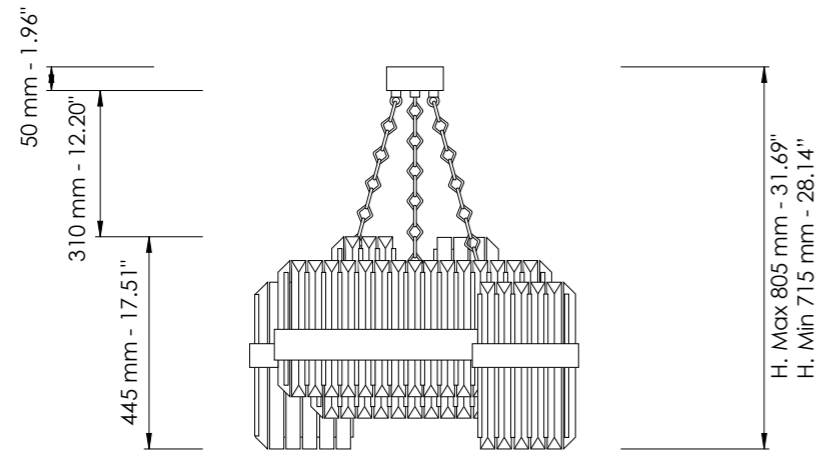

L cm 19 / H cm 36 / SP cm 10,5
W 7.48 in / H 14.17 in / SP 4.15 in

 2 x G9
LED bulbs

Dettagli a pag.75 / Details on page 75

Cristallo al piombo trasparente /
Transparent lead crystal

Decoro Tondino diamantato /
Decor diamond rod

Art. 7100/S1/160

Art. 7100/S1/140

Art. 7100/S1/180

Art. 7150/70

Art. 7150/100

Art. 7150/85

Art. 7100/APP1 DX

Art. 7100/APP2