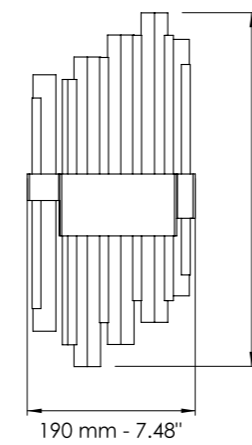

Art. 7100/APP1 DX