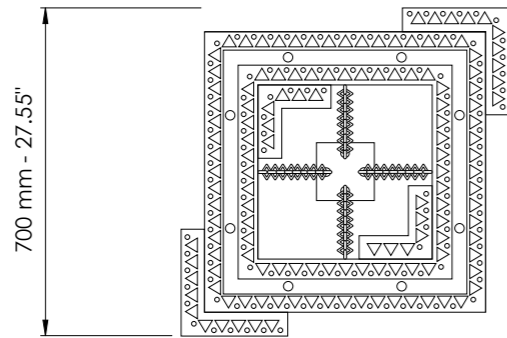

L cm 100x100 / H cm 71,5-73
W 39.37x39.37 in / H 28.14-28.74 in

32 x G9
LED bulbs

Dettagli a pag.74-75 / Details on page 74-75

Cristallo al piombo trasparente /
Transparent lead crystal

Decoro Tondino diamantato /
Decor diamond rod

L cm 19 / H cm 36 / SP cm 10,5
W 7.48 in / H 14.17 in / SP 4.15 in

 2 x G9
LED bulbs

Dettagli a pag.75 / Details on page 75

Cristallo al piombo trasparente /
Transparent lead crystal

Decoro Tondino diamantato /
Decor diamond rod

Art. 7100/S1/160

Art. 7100/S1/140

Art. 7100/S1/180

Art. 7150/70

Art. 7150/100

Art. 7150/85

Art. 7100/APP1 DX

Art. 7100/APP2