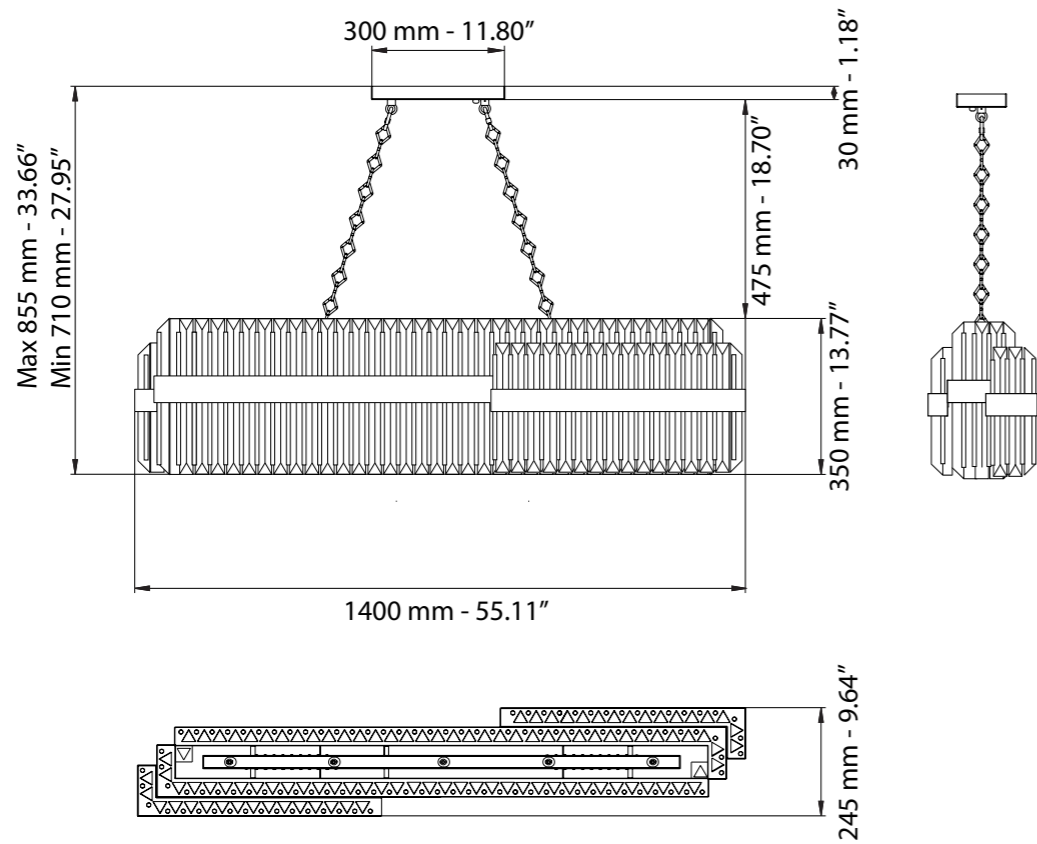

Art. 7100/S1/140