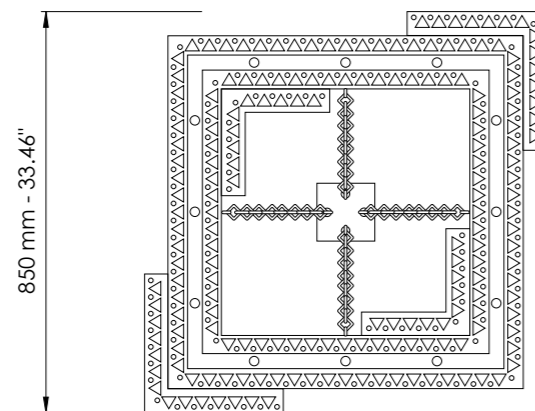

L cm 100x100 / H cm 71,5-73
W 39.37x39.37 in / H 28.14-28.74 in

32 x G9
LED bulbs

Dettagli a pag.74-75 / Details on page 74-75

Cristallo al piombo trasparente /
Transparent lead crystal

Decoro Tondino diamantato /
Decor diamond rod

L cm 140x24,5 / H cm 71-85,5
W 55.11x9.64 in / H 27.95-33.66 in

 10 x G9
LED bulbs

Art. 7100/S1/160

L cm 160x24,5 / H cm 71-85,5
W 62.99x9.64 in / H 27.95-33.66 in

 12 x G9
LED bulbs

Art. 7100/S1/180

L cm 180x24,5 / H cm 71-85,5
W 70.86x9.64 in / H 27.95-33.66 in

L cm 19 / H cm 36 / SP cm 10,5
W 7.48 in / H 14.17 in / SP 4.15 in

 2 x G9
LED bulbs

Dettagli a pag.75 / Details on page 75

Cristallo al piombo trasparente /
Transparent lead crystal

Decoro Tondino diamantato /
Decor diamond rod

Art. 7100/S1/160

Art. 7100/S1/140

Art. 7100/S1/180

Art. 7150/70

Art. 7150/100

Art. 7150/85

Art. 7100/APP1 DX

Art. 7100/APP2