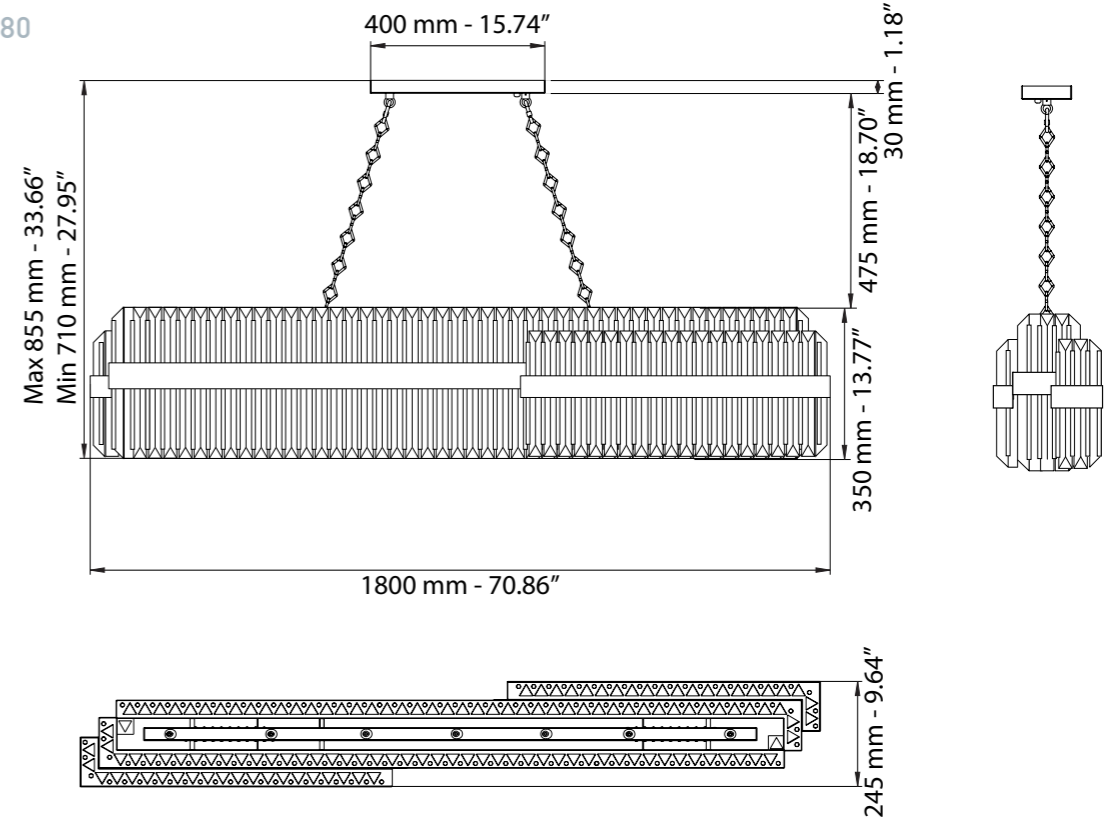

Art. 7100/S1/180