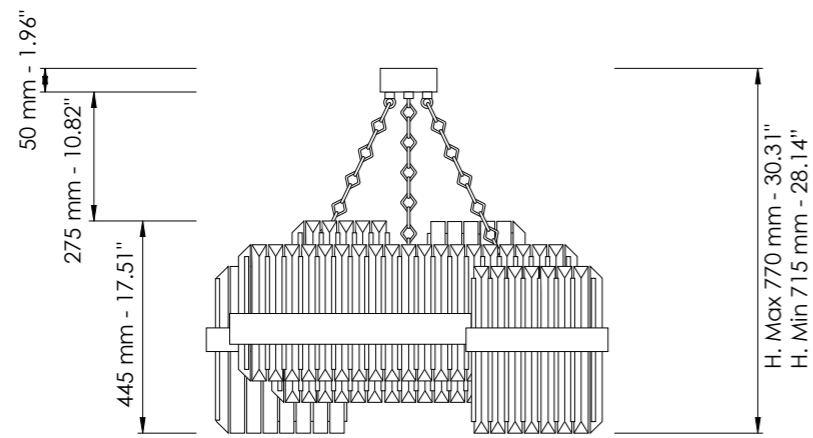

L cm 19 / H cm 36 / SP cm 10,5
W 7.48 in / H 14.17 in / SP 4.15 in

 2 x G9
LED bulbs

Dettagli a pag.75 / Details on page 75

Cristallo al piombo trasparente /
Transparent lead crystal

Decoro Tondino diamantato /
Decor diamond rod

Art. 7100/S1/160

Art. 7100/S1/140

Art. 7100/S1/180

Art. 7150/70

Art. 7150/100

Art. 7150/85

Art. 7100/APP1 DX

Art. 7100/APP2