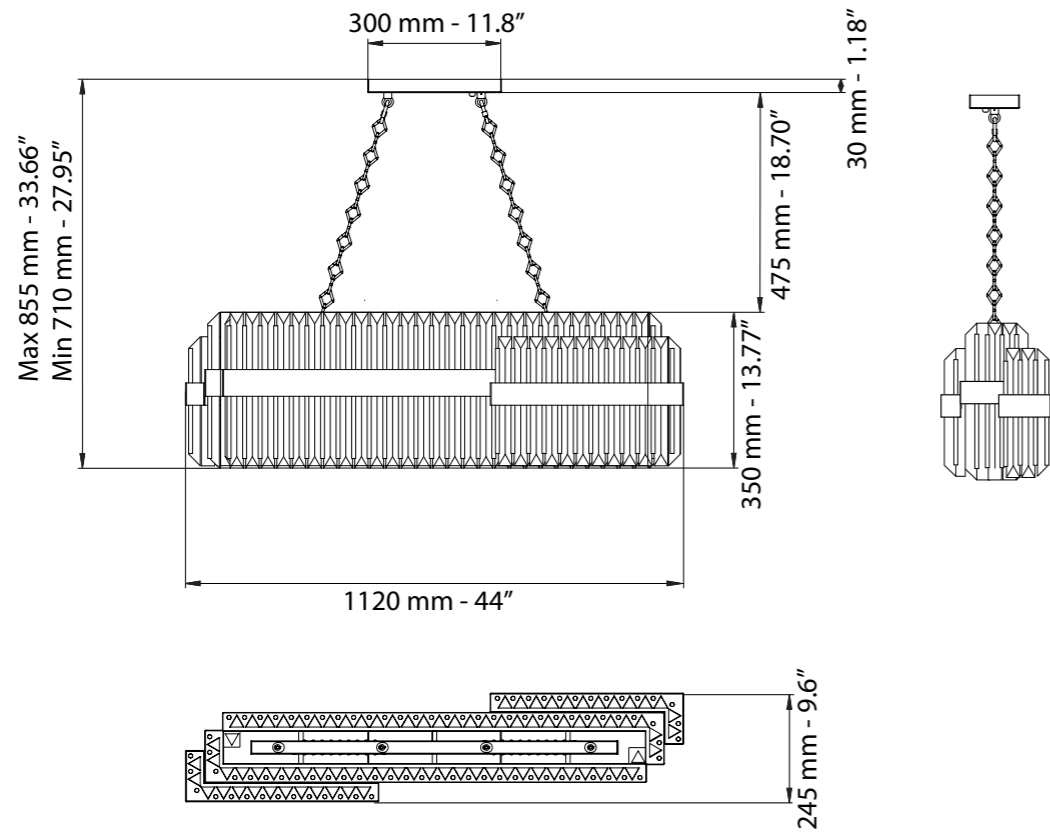

Art. 7100/S1/112