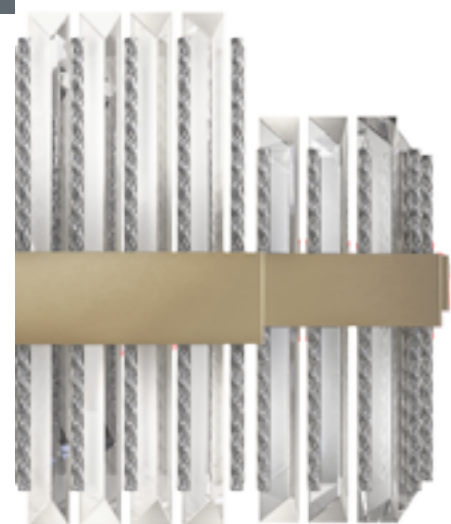

Art. 7100/APP2

L cm 34,9 / H cm 36 / SP cm 15,5
W 13.74 in / H 14.17 in / SP 6.01 in

4 x G9
LED bulbs