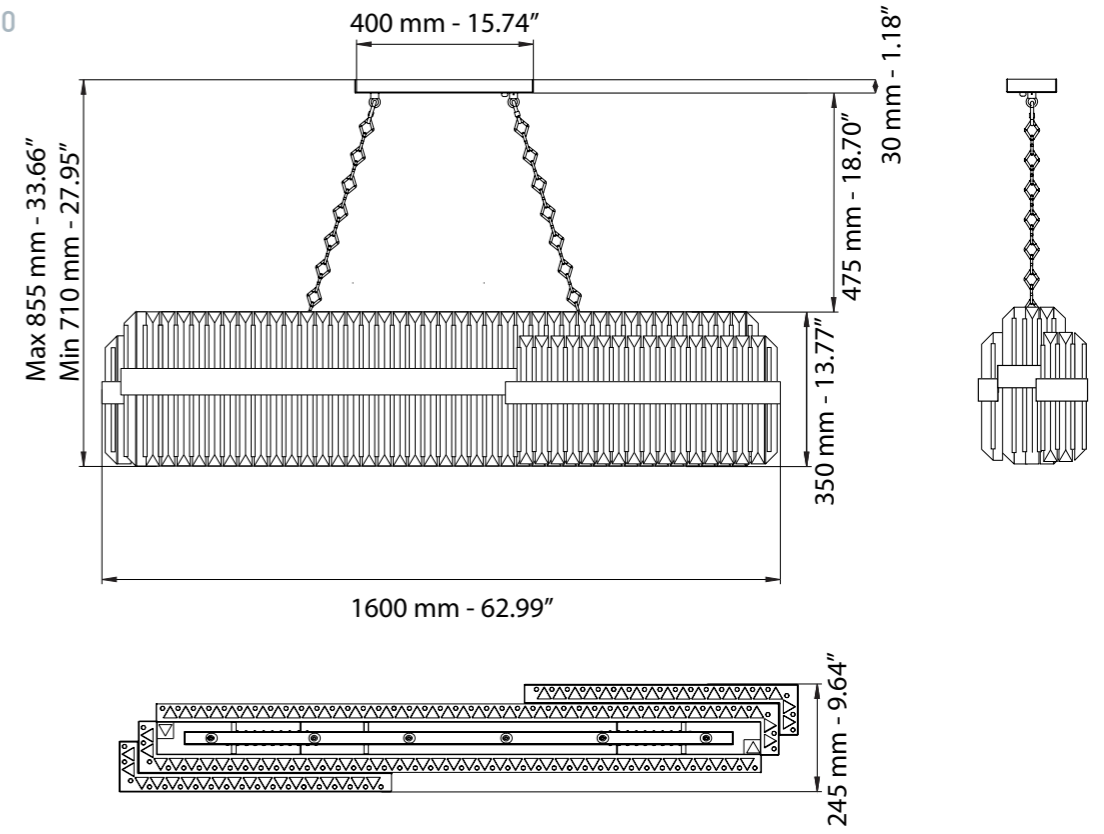

Art. 7100/S1/160